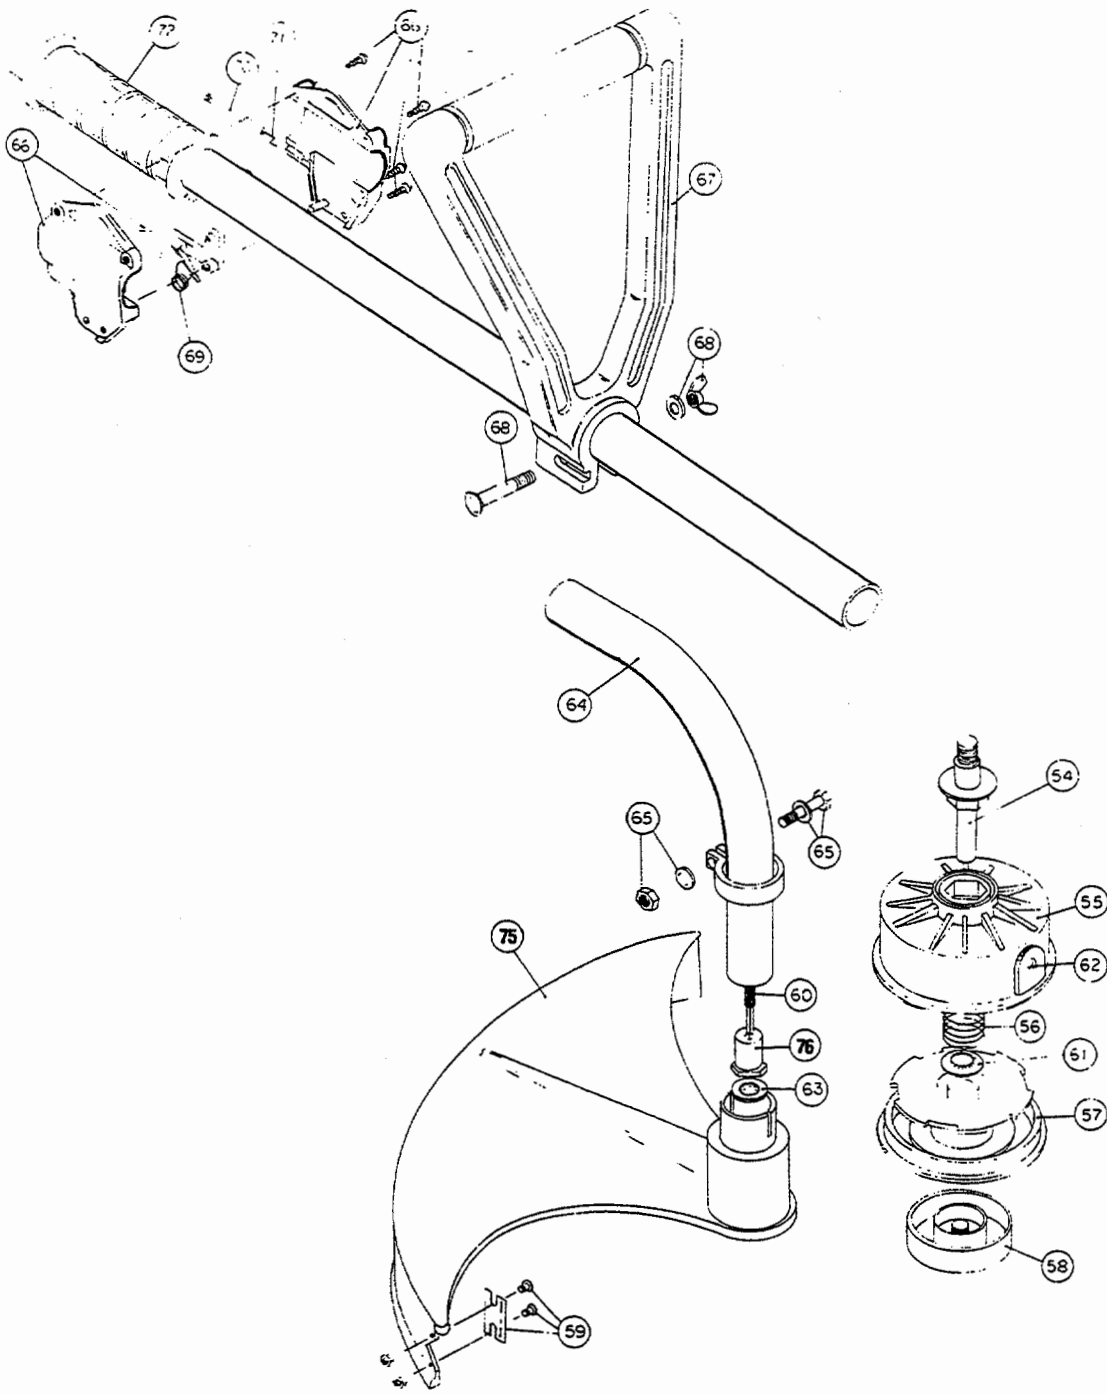

BOOM & TRIMMER PARTS - RYAN 261

Item	Part No.	Description
54	682348	Spool Shaft Assembly
55	153065	Outer Spool Assembly
56	610317	Spring
57	145144	Inner Reel
58	153066	Bump Head Knob Assembly
59	682061	Blade Assembly
60	682064	Flexible Drive Shaft
61	610660	Retainer (10 pack)
62	610682	Eyelet
63	610996	Washer
64	682065	Drive Shaft Housing Assembly
65	682060	Lower Clamp Assembly
66	153176	Throttle Trigger Assembly