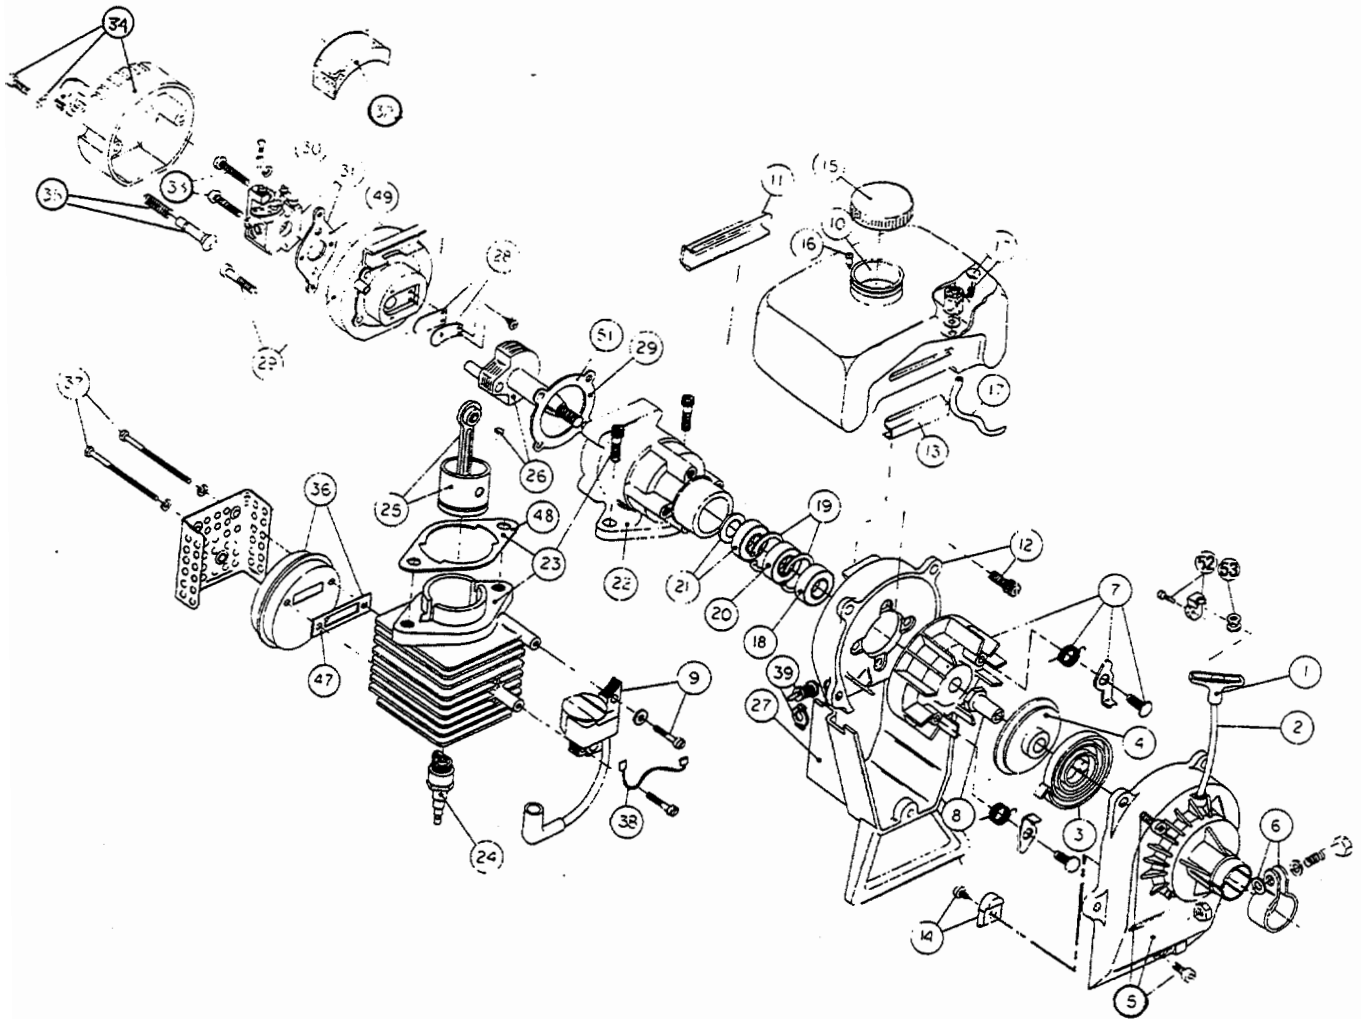

ENGINE PARTS - RYAN 261

<u>Item</u>	<u>Part No.</u>	<u>Description</u>	<u>Item</u>	<u>Part No.</u>	<u>Description</u>
1	610300	Pull Handle	29	682504	Carburetor Mount Assembly
2	610301	Rope	30	682048	Throttle Adjustment Assembly
3	613102	Recoil Spring	31	682310	Carburetor Assembly
4	683856	Recoil Pulley Assembly	32	610312	Air Cleaner Filter
5	153174	Starter Housing Assembly	33	682505	Carburetor Mounting Screw Assembly
6	682032	Upper Clamp Assembly	34	682051	Carburetor Cleaner Cover Assembly
7	682307	Flywheel Assembly	35	682052	Choke Knob Assembly
8	610303	Square Drive Nut	36	682311	Muffler Assembly
9	682498	Module Assembly	37	682054	Muffler Mounting Bolt Assembly
10	145306	Fuel Tank	38	153177	Wire Lead
11	145307	Rear Mounting Pad	39	682035	Switch Assembly
12	153175	Shroud Assembly	*40	682552	Engine Hardware Kit
13	145308	Front Mounting Pad	*41	682055	Engine Gasket Kit
14	145310	Pulley Retainer Assembly	*42	682057	O.E.M. Carburetor Repair Kit
15	145311	Fuel Cap	*43	682058	Gasket-Diaphragm Repair Kit
16	611058	Fuel Tank Vent	*44	682507	Piston Ring
17	682039	Fuel Line Assembly	*45	153179	Short Block Assembly (items 18-26)
18	610308	Outer Bearing	*46	153180	Crankcase Service Assembly (items 18-22, 26)
19	682040	Snap Ring Assembly	47	610672	Exhaust Gasket (10 pack)
20	610309	Seal	48	610674	Cylinder Gasket (10 pack)
21	682041	Inner Bearing Assembly	49	610675	Carburetor Gasket (10 pack)
22	610310	Crankcase	50	601676	Flywheel Key (10 pack)
23	682548	Cylinder Assembly	51	610673	Carburetor Mount Gasket (10 pack)
24	610311	Spark Plug	52	153644	Pulley and Rope Guide Retainer
25	153302	Piston and Rod Assembly	53	611061	Rope Guide
26	682549	Power Shaft Assembly			
27	153178	Shroud Extension and Stand			
28	682046	Reed Assembly			
			*	not shown